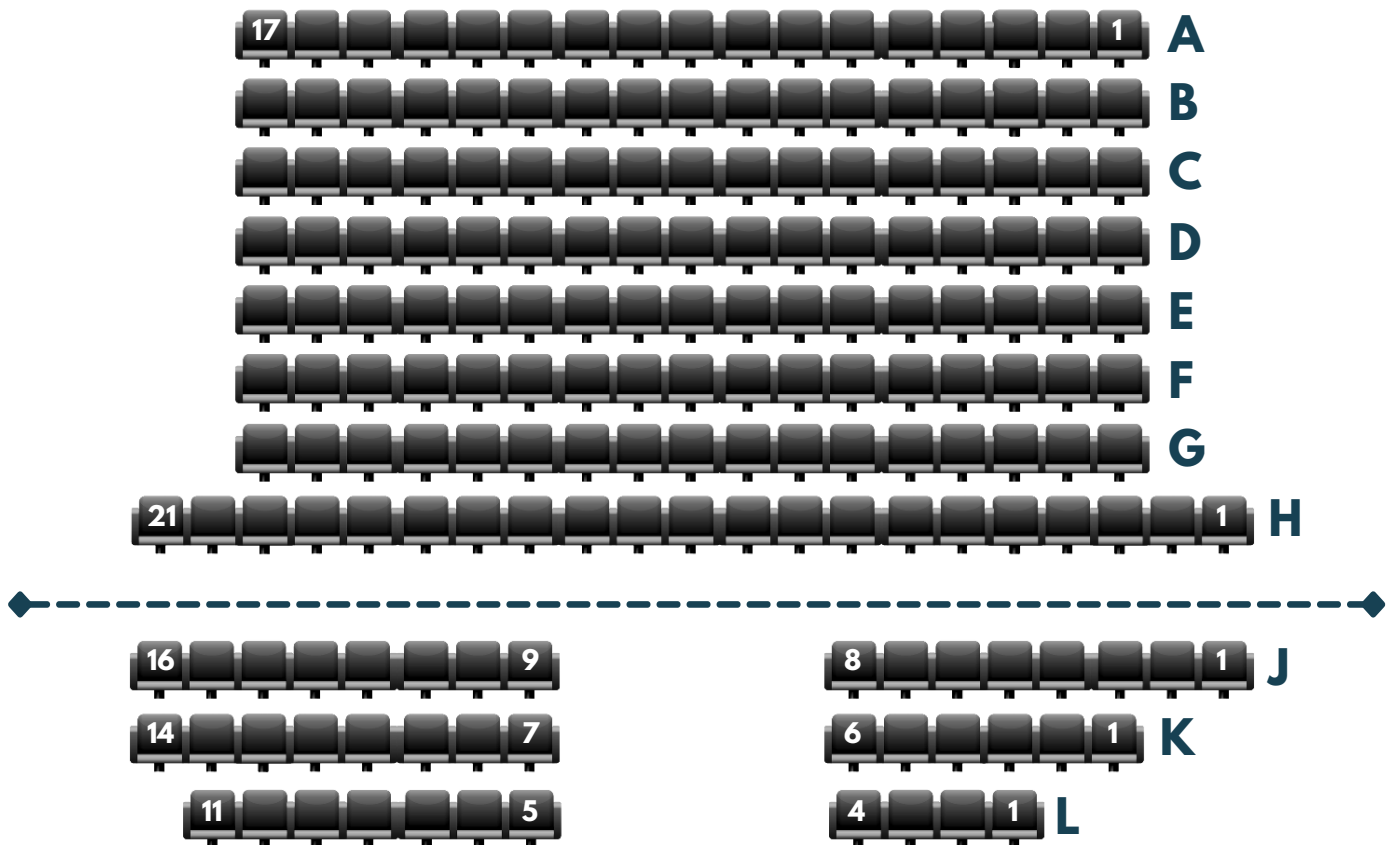

The Stage

The Stalls

The Balcony

Please note:

Access to the balcony is via one flight of stairs.

Accessibility

Please contact us if you have any specific requirements in advance of your visit, to relieve any concerns or answer any questions you may have, including access or seating requests.

Wheelchair spaces are available in the main auditorium on the ground floor and can be reserved by contacting the Box Office at your time of booking.

Wheelchair-accessible toilets and baby changing facilities are located on the ground floor.

Parking - We offer a limited number of disabled parking spaces in close proximity to the Theatre's entrance. These can be reserved in advance by contacting the Box Office.